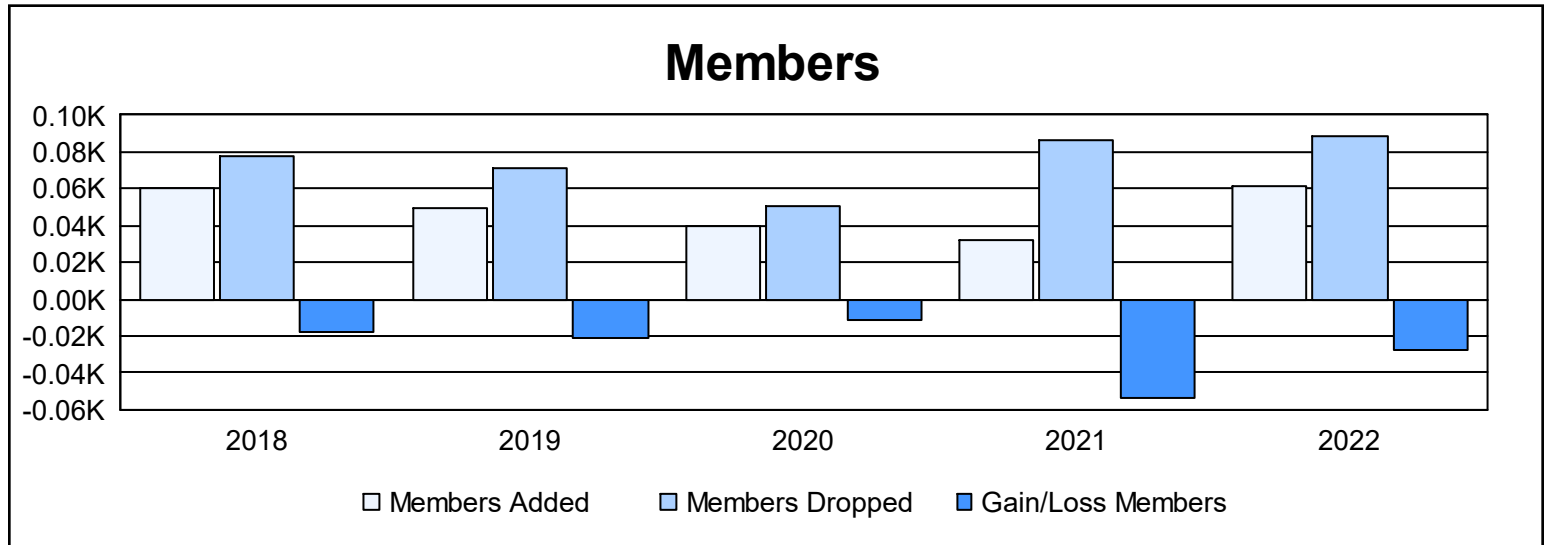

Year	New Clubs	Dropped Clubs	Gain/ Loss Clubs	New Members	Charter Members	Reinstate Members	Transfer Members	Total Member Added	Total Members Dropped	Gain/ Loss Members
2017-2018	0	0	0	51	0	5	4	60	78	-18
2018-2019	0	0	0	47	0	1	2	50	71	-21
2019-2020	0	0	0	37	0	1	2	40	51	-11
2020-2021	0	1	-1	32	0	0	0	32	86	-54
2021-2022	0	1	-1	40	0	16	5	61	89	-28
<b>Average</b>	<b>0</b>	<b>0</b>	<b>0</b>	<b>41</b>	<b>0</b>	<b>5</b>	<b>3</b>	<b>49</b>	<b>75</b>	<b>-26</b>

### Membership Composition June 2022 Cumulative