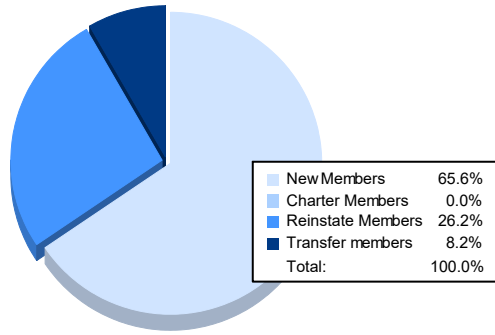

Year	New Clubs	Dropped Clubs	Gain/ Loss Clubs	New Members	Charter Members	Reinstate Members	Transfer Members	Total Member Added	Total Members Dropped	Gain/ Loss Members
2017-2018	0	0	0	51	0	5	4	60	78	-18
2018-2019	0	0	0	47	0	1	2	50	71	-21
2019-2020	0	0	0	37	0	1	2	40	51	-11
2020-2021	0	1	-1	32	0	0	0	32	86	-54
2021-2022	0	1	-1	40	0	16	5	61	89	-28
<b>Average</b>	<b>0</b>	<b>0</b>	<b>0</b>	<b>41</b>	<b>0</b>	<b>5</b>	<b>3</b>	<b>49</b>	<b>75</b>	<b>-26</b>

### Membership Composition June 2022 Cumulative