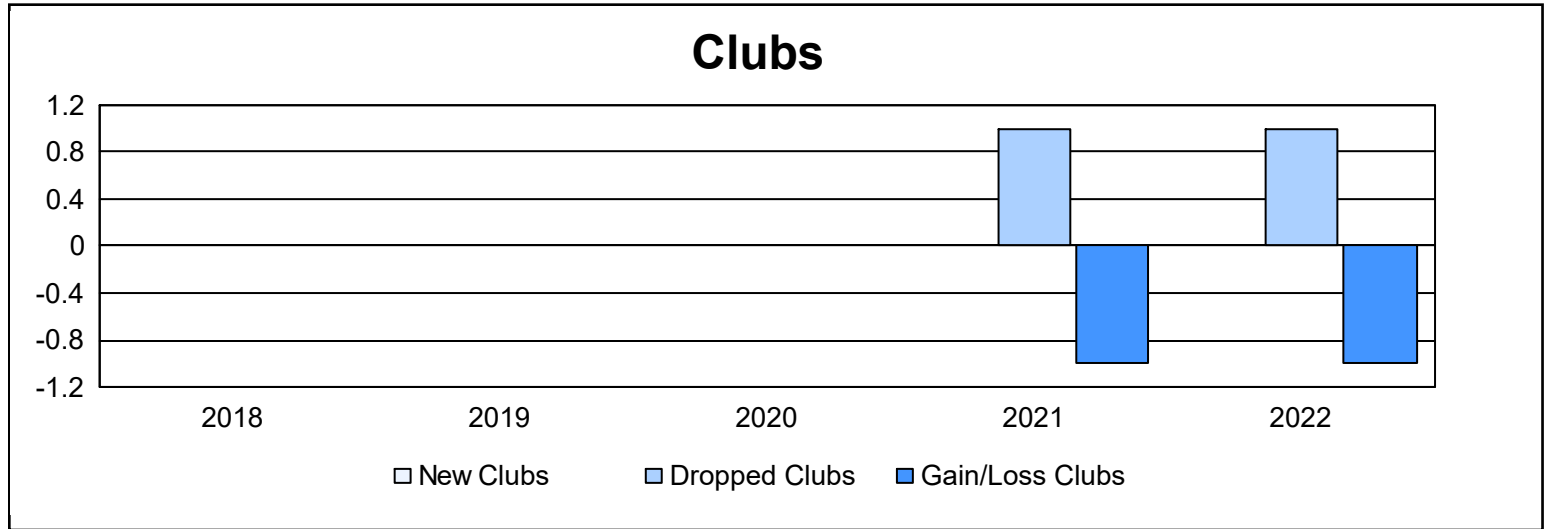

Year	New Clubs	Dropped Clubs	Gain/ Loss Clubs	New Members	Charter Members	Reinstate Members	Transfer Members	Total Member Added	Total Members Dropped	Gain/ Loss Members
2017-2018	0	0	0	51	0	5	4	60	78	-18
2018-2019	0	0	0	47	0	1	2	50	71	-21
2019-2020	0	0	0	37	0	1	2	40	51	-11
2020-2021	0	1	-1	32	0	0	0	32	86	-54
2021-2022	0	1	-1	40	0	16	5	61	89	-28
<b>Average</b>	<b>0</b>	<b>0</b>	<b>0</b>	<b>41</b>	<b>0</b>	<b>5</b>	<b>3</b>	<b>49</b>	<b>75</b>	<b>-26</b>

### Membership Composition June 2022 Cumulative